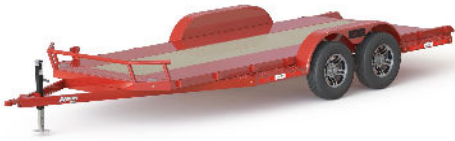

7k Car Hauler Trailer

Standard Model Features/Specs.:

Capacity:	4,730lbs.
Axles:	2- TorFlex 3,500lb.
Width:	82"
Length:	16', 18', 20', 22', 24'
Break system:	Electric Drum Break System
(Hitch)Coupler:	2"
Front Jack:	1x 7k
Safety chains:	3/8" Grade 70 Safety chains
Finish Type:	PowderCoat
Tire Size:	ST235/80 R16
Color:	Black, White, Charcoal Grey, Red
Floor:	Wood

Extras:

2-5/16" Bumper Pull Hitch Coupler (optional)

Tool Box

Stanley Wheels

Spare Tire

14 Ply Tire Upgrade

Diamond Plate Floor (\$/linear ft.)

Color Upgrade: Yellow, Green, Orange, Brown, Blue